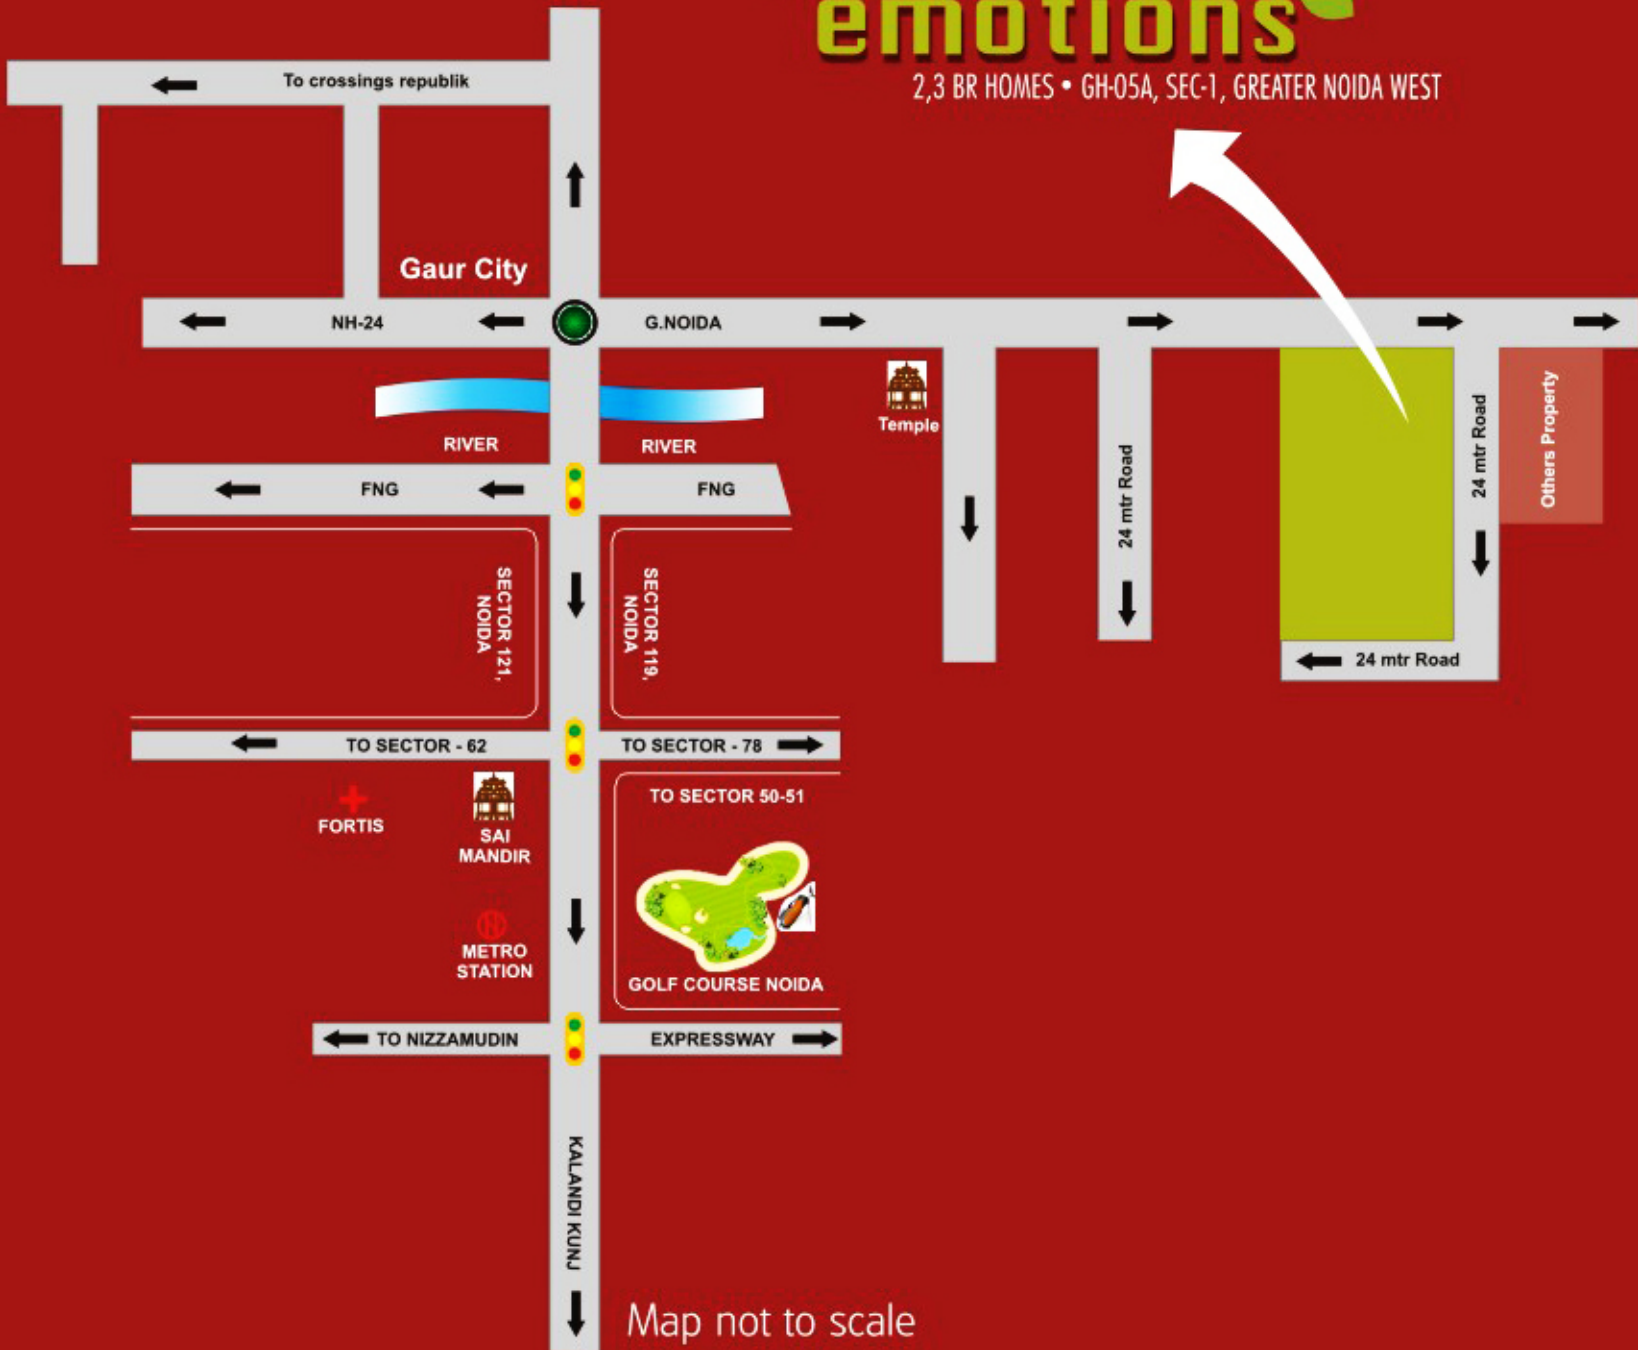

ROAD MAP

PARAMOUNT
emotions
2,3 BR HOMES • GH-05A, SEC-1, GREATER NOIDA WEST

Map not to scale